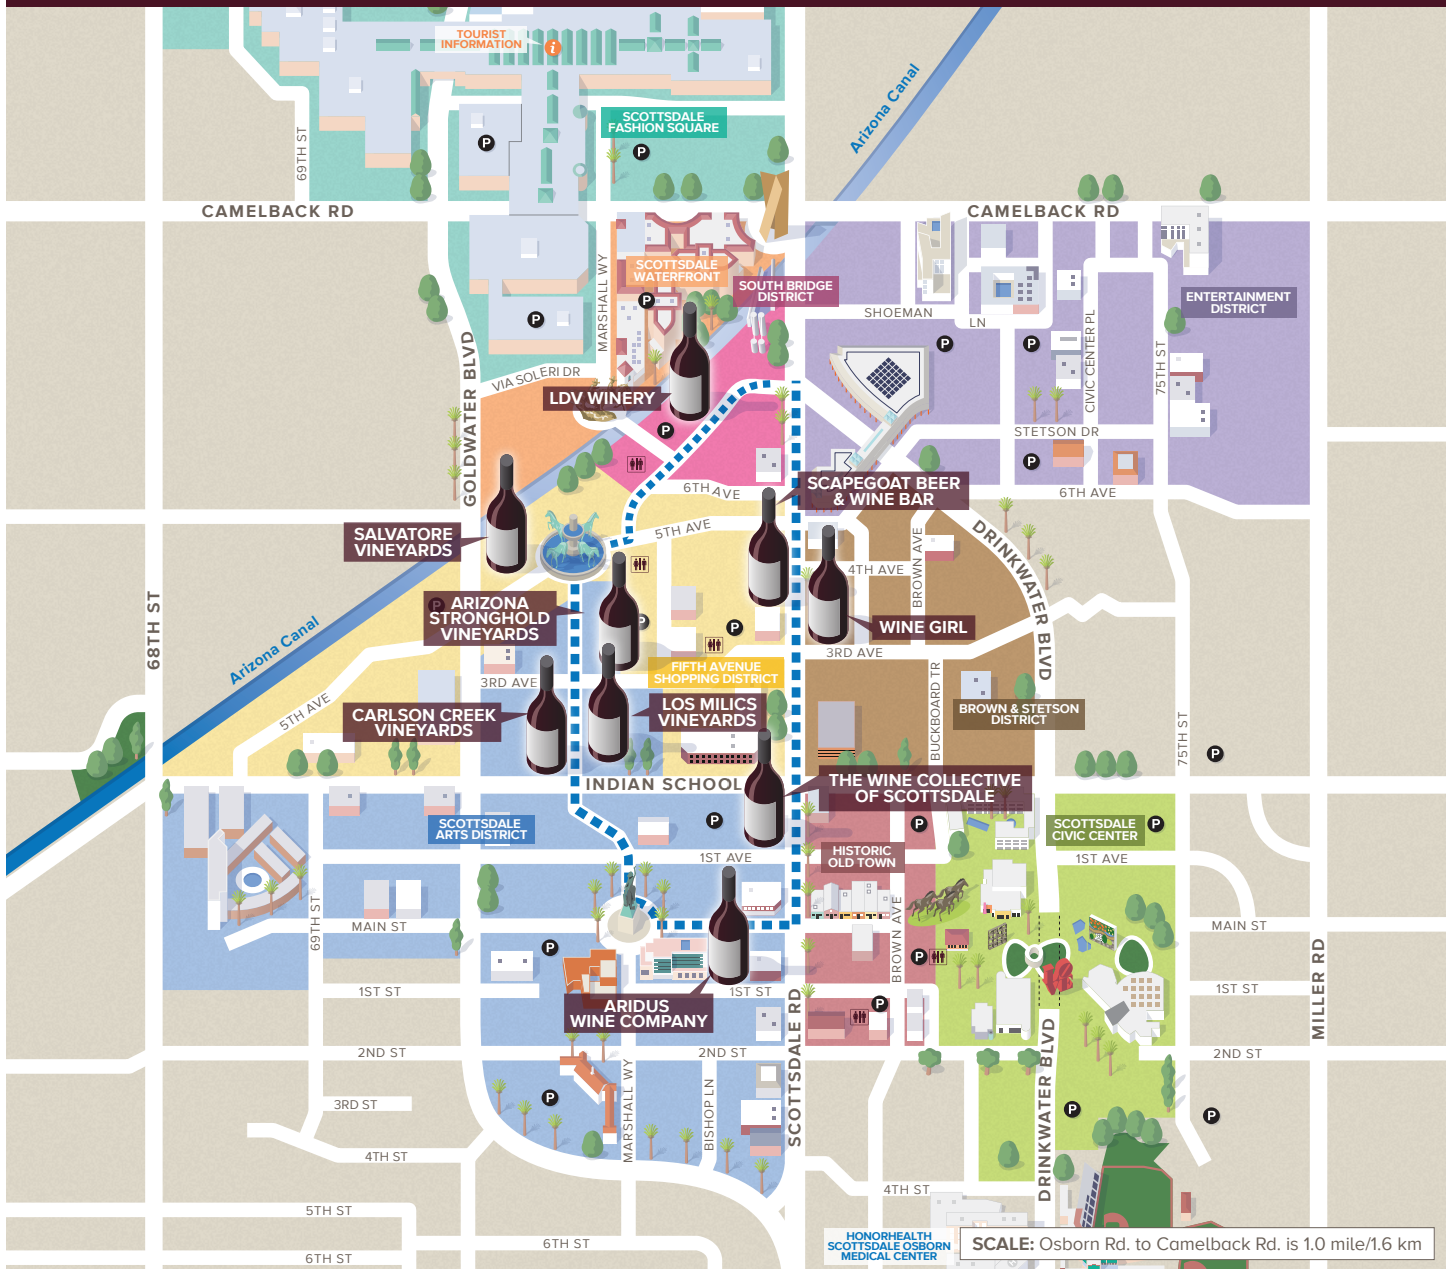

SCOTTSDALE WINE TRAIL

TASTING ROOMS & WINE BARS ALONG THE SCOTTSDALE WINE TRAIL

ARIDUS WINE COMPANY (T)
7173 E. Main St.
ariduswineco.com

ARIZONA STRONGHOLD VINEYARDS (T)
4225 N. Marshall Way, Ste. 2
azstronghold.com

CARLSON CREEK VINEYARDS (T)
4142 N. Marshall Way
carlsoncreek.com

LDV WINERY (T)
7134 E. Stetson Dr.
Ste. 100
ldvwinery.com

LOS MILICS VINEYARDS (T)
4151 N. Marshall Way
losmilics.com

SALVATORE VINEYARDS (T)
7064 E. Fifth Ave.
salvatorevineyards.com

SCAPEGUAT BEER & WINE BAR
7150 E. Fifth Ave.
scapegoatbar.com

THE WINE COLLECTIVE OF SCOTTSDALE (T)
4020 N. Scottsdale Rd.
the-wine-collective.com

WINE GIRL
4205 N. Scottsdale Rd.
facebook.com/winegirlscottsdale

(T) denotes tasting room